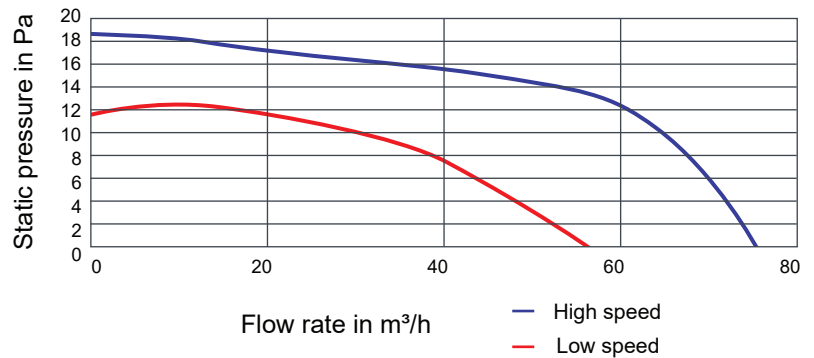

C4SR - Silent Fan

Key Features

Type: Axial extract fan.
Application: Bathrooms, shower rooms, cloakrooms, kitchens & toilets.
Actual size:
 Square: 180mm(W) x 180mm(H)
 Round: 200mm dia

XPELAIR C4SR

The C4 Contour range effectively eliminates humidity, condensation and odour to improve air quality. Suitable for wall, ceiling and panel fitting. The C4 range has two speeds, selectable at installation.

Near-silent minimises disturbance from noisy bathroom fans for a peaceful night's sleep.

Fan is fitted with a 100mm dia. impeller. Supplied with both circular and square baffles for preferred style finish, and can be removed with ease for cleaning.

The C4SR is suitable for safe installation in a bathroom, rated IPX4 and fitted with a backdraught shutter.

Dimensions (mm)

Performance

Specifications

		C4SR
UK reference number:		078339
Remote switch (not supplied):		X
Speeds:		2
Extract performance (m³/h)	high/ low:	74 / 52
Extract performance (l/s)	high/ low:	21 / 15
Hole diameter (mm)		100
Sound pressure level (dB (A)@3m)	high/ low:	29 / 15
Electrical power rating (W):		7 / 6.3
IP rating		IPX4
Weight (kg):		1.2