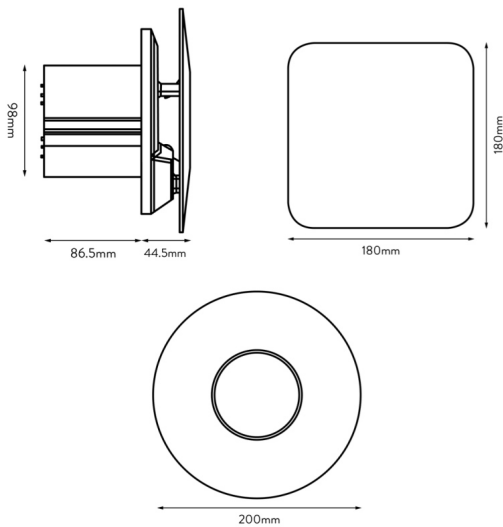

C4SR - Silent Fan

Key Features

Type: Axial extract fan.
Application: Bathrooms, shower rooms, cloakrooms, kitchens & toilets.
Actual size:
 Square: 180mm(W) x 180mm(H)
 Round: 200mm dia

XPELAIR C4SR

The C4 Contour range effectively eliminates humidity, condensation and odour to improve air quality. Suitable for wall, ceiling and panel fitting. The C4 range has two speeds, selectable at installation.

Near-silent minimises disturbance from noisy bathroom fans for a peaceful night's sleep.

Fan is fitted with a 100mm dia. impeller. Supplied with both circular and square baffles for preferred style finish, and can be removed with ease for cleaning.

The C4SR is suitable for safe installation in a bathroom, rated IPX4 and fitted with a backdraught shutter.

Dimensions (mm)

Performance

Specifications

		C4SR
UK reference number:		078339
Remote switch (not supplied):		X
Speeds:		2
Extract performance (m³/h)	high/ low:	74 / 52
Extract performance (l/s)	high/ low:	21 / 15
Hole diameter (mm)		100
Sound pressure level (dB (A)@3m)	high/ low:	29 / 15
Electrical power rating (W):		7 / 6.3
IP rating		IPX4
Weight (kg):		1.2