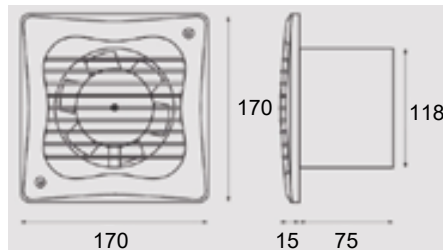

VX Range - Axial Extract Fans

Key Features

Type: Axial extract fans.
Application: Domestic bathrooms, shower rooms & toilets.
Hole diameter:
VX100: 110mm
VX120: 125mm
VX150: 155mm

Ceiling Installation:

Wall Installation:

XPELAIR VX Range

The XPELAIR VX range of single speed axial fans are compact and easy to fit for domestic applications. The fan grilles are very modern and discreet.

These fans are suitable for a wide range of applications including bathrooms, shower rooms and toilets.

The XPELAIR VX fans are suitable for wall mounting as well as ceiling

mounting, but it cannot be window mounted.

The one piece construction of these fans make installation very simple and lowers the risk of fan vibration.

All VX models are IP55 rated. They are all suitable for 220-240V 50Hz mains operation and class B insulation for operation in ambient temperatures of up to 40°C and are fitted with a thermal cut out.

Dimensions (mm)

VX120

Specifications

	VX100	VX120	VX150
UK reference number:	93224AW	93228AW	93226AW
Remote switch (not supplied):	X	X	X
Max. airflow (m³/h):	73	137	222
Max. airflow (l/s):	20	38	62
Electrical power rating (W):	16	23	25
IP rating:	IP55	IP55	IP55