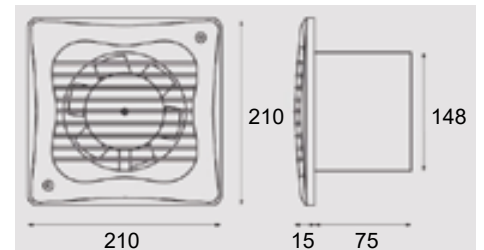

VX Range - Axial Extract Fans

Key Features

Type: Axial extract fans.
Application: Domestic bathrooms, shower rooms & toilets.
Hole diameter:
VX100: 110mm
VX120: 125mm
VX150: 155mm

Ceiling Installation:

Wall Installation:

XPELAIR VX Range

The XPELAIR VX range of single speed axial fans are compact and easy to fit for domestic applications. The fan grilles are very modern and discreet.

These fans are suitable for a wide range of applications including bathrooms, shower rooms and toilets.

The XPELAIR VX fans are suitable for wall mounting as well as ceiling

mounting, but it cannot be window mounted.

The one piece construction of these fans make installation very simple and lowers the risk of fan vibration.

All VX models are IP55 rated. They are all suitable for 220-240V 50Hz mains operation and class B insulation for operation in ambient temperatures of up to 40°C and are fitted with a thermal cut out.

Dimensions (mm)

VX150

Specifications

	VX100	VX120	VX150
UK reference number:	93224AW	93228AW	93226AW
Remote switch (not supplied):	X	X	X
Max. airflow (m³/h):	73	137	222
Max. airflow (l/s):	20	38	62
Electrical power rating (W):	16	23	25
IP rating:	IP55	IP55	IP55