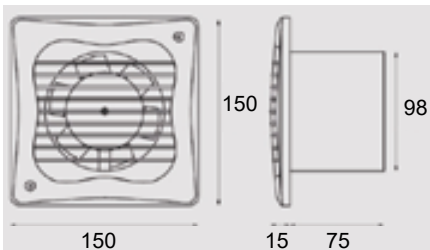

Dimensions (mm)

VX100